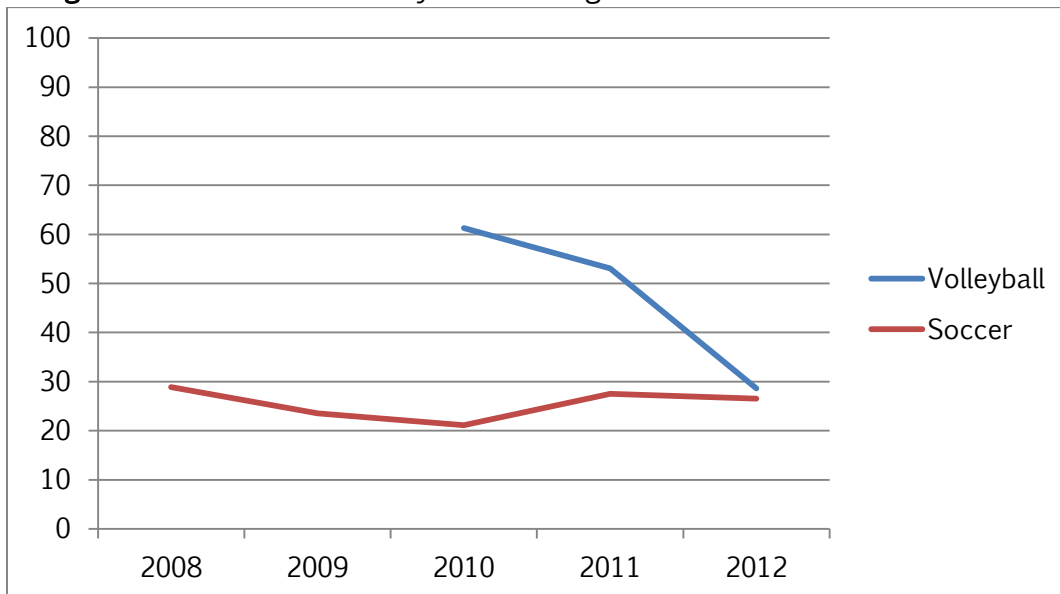

In the Books

JEFF HAMMOND'S FIRST TWO 2012-13 SPORTS SEASONS COMPLETE

With the USM women's volleyball team's 1 to 3 loss to UAB on 11-Nov-2012, the first two seasons of the 2012-13 academic year – the first under new USM athletics director Jeff Hammond – are now in the books. Abby Sutherland's women's volleyball team finished a dismal 8-20 on the fall 2012 season, a performance coming on the heels of the 4-12-1 season that Scott Ebke's USM women's soccer team completed during fall 2012. These two campaigns bring Hammond's record as USM's athletics director to a sloppy 12-32-1. The weekend loss brings Sutherland's overall USM record to 44-47 (since 2010), while Ebke's USM record overall is 20-65-7 (since 2008).

Figure 1: Soccer and Volleyball Winning % under Ebke and Sutherland

The trends shown in Figure 1 above suggest that Hammond has been facing some tough decisions to make in the near future vis-à-vis these two fall sports programs. Having spent five full seasons atop the USM soccer program without surpassing the 30% mark in a single season, many fans are not surprised that Hammond parted ways with Ebke earlier this month (Nov-2012). As for Sutherland's volleyball program, the trend above depicts a stone sinking through the depths of the water, with the pace picking up speed the deeper it gets. Sources point out, however, that in one of his recent "keep-up-the-spirits" videos for the USM family, Hammond touts, in an over-the-top fashion, Sutherland's leadership qualities in his one-on-one conversation with her. Simply making such a video likely ensures a fourth year as head coach for Sutherland.